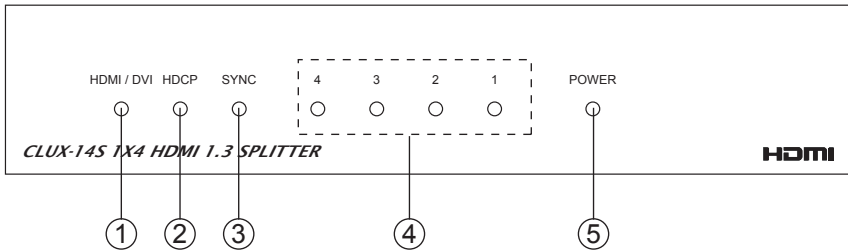

2. Features

- HDMI, HDCP1.1 and DVI1.0 compliant.
- Deep color video up to 12bit, 1080p@60Hz.
- One HDMI source to connect up to four HDMI displays simultaneously.
- HDCP keysets allows each output to work independently when connecting to a HDMI display.
- Splits a HDMI source up to four outputs without signal loss.
- Supports DVI source and DVI display by using HDMI to/from DVI adaptor cable.
- Supports LPCM 7.1CH, Dolby TrueHD, Dolby Digital Plus and DTS-HD Master Audio transmission (32-192kHz Fs sample rate).
- Supports a wide range of PC and HDTV resolutions from VGA to UXGA and 480i to 1080p.
- HDMI cable distance test with 1080p resolution: Input/Output source can run up to 30M/5.1CH.
- Can selected EDID source from TV or this splitter.
- Full HDCP Compliant.

Vertrieb durch
Distribution by

HY-LINE[®]
COMPUTER COMPONENTS
Inselkammerstr. 10
D-82008 Unterhaching
Tel.: +49 89 614 503 40
www.hy-line.de

3. Operation Controls and Functions

3.1 Front Panel

- ① HDMI/DVI Indicator: The LED will illuminate when the selected HDMI input source is originally from an HDMI output, the LED will not illuminate when the selected HDMI input source is originally from a DVI output.
- ② HDCP Indicator: The LED will illuminate when the selected HDMI input source is HDCP-protected.
- ③ SYNC Indicator: The LED will illuminate when the selected HDMI IN connects to an HDMI or DVI output correctly.
- ④ HDMI output Indicator: The LED will illuminate when the output sources are been connected.
- ⑤ POWER Indicator: The power LED will illuminate when power on.

4. Connection and Installation

5. Specifications

Frequency Bandwidth	2.25Gbps (single link)
Input Port	1x HDMI female port (Type A connector)
Output Port	4 x HDMI female ports
Power Supply	5VDC/2.6A (US/EU standards, CE/FCC/UL certified)
Dimensions (mm)	215(W) x 133(D) x 44(H)
Weight(g)	850
Chassis Material	Metal
Silkscreen Color	Black
Operating Temperature	0°C ~ 40°C