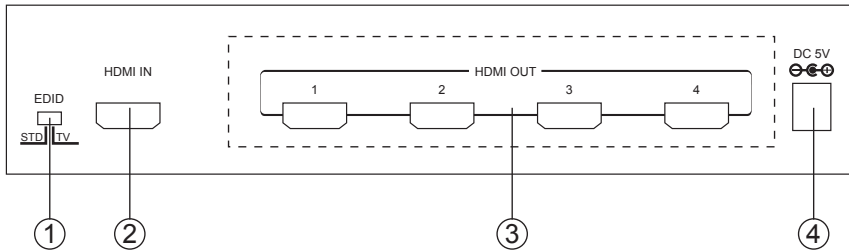

Vertrieb durch
Distribution by

HY-LINE[®]
COMPUTER COMPONENTS
Inselkammerstr. 10
D-82008 Unterhaching
Tel.: +49 89 614 503 40
www.hy-line.de

3. Operation Controls and Functions

3.1 Front Panel

- ① HDMI/DVI Indicator: The LED will illuminate when the selected HDMI input source is originally from an HDMI output, the LED will not illuminate when the selected HDMI input source is originally from a DVI output.
- ② HDCP Indicator: The LED will illuminate when the selected HDMI input source is HDCP-protected.
- ③ SYNC Indicator: The LED will illuminate when the selected HDMI IN connects to an HDMI or DVI output correctly.
- ④ HDMI output Indicator: The LED will illuminate when the output sources are been connected.
- ⑤ POWER Indicator: The power LED will illuminate when power on.

Vertrieb durch
Distribution by

HY-LINE[®]
COMPUTER COMPONENTS
Inselkammerstr. 10
D-82008 Unterhaching
Tel.: +49 89 614 503 40
www.hy-line.de

3.2 Rear Panel

- ① **EDID Control Jumper:** Default factory setting is TV, leave as is if the display is properly. Switch to STD to use built-in EDID if the display has problems. When the EDID control jumper in TV selection, the unit will detect the first HDMI output source's EDID and record in the unit. If the first detected output source is DVI it will pass to next source, until the first HDMI been detected.
- ② **HDMI Input:** Connect input port to the HDMI or DVI output of your source equipment such as DVD player or set-top-box.
- ③ **HDMI Outputs 1 to 4:** Connect each of the output ports to the HDMI display. When more than one output connected, the HDMI outputs play identical video signal simultaneously.
- ④ **Power:** Plug the 5V DC power supply into the splitter and connect the adaptor to AC wall outlet.