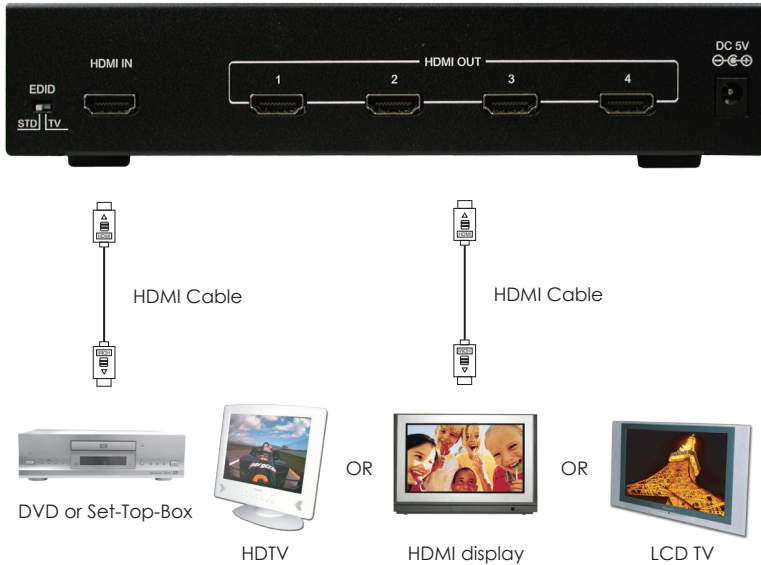

4. Connection and Installation

5. Specifications

Frequency Bandwidth	2.25Gbps (single link)
Input Port	1x HDMI female port (Type A connector)
Output Port	4 x HDMI female ports
Power Supply	5VDC/2.6A (US/EU standards, CE/FCC/UL certified)
Dimensions (mm)	215(W) x 133(D) x 44(H)
Weight(g)	850
Chassis Material	Metal
Silkscreen Color	Black
Operating Temperature	0°C ~ 40°C